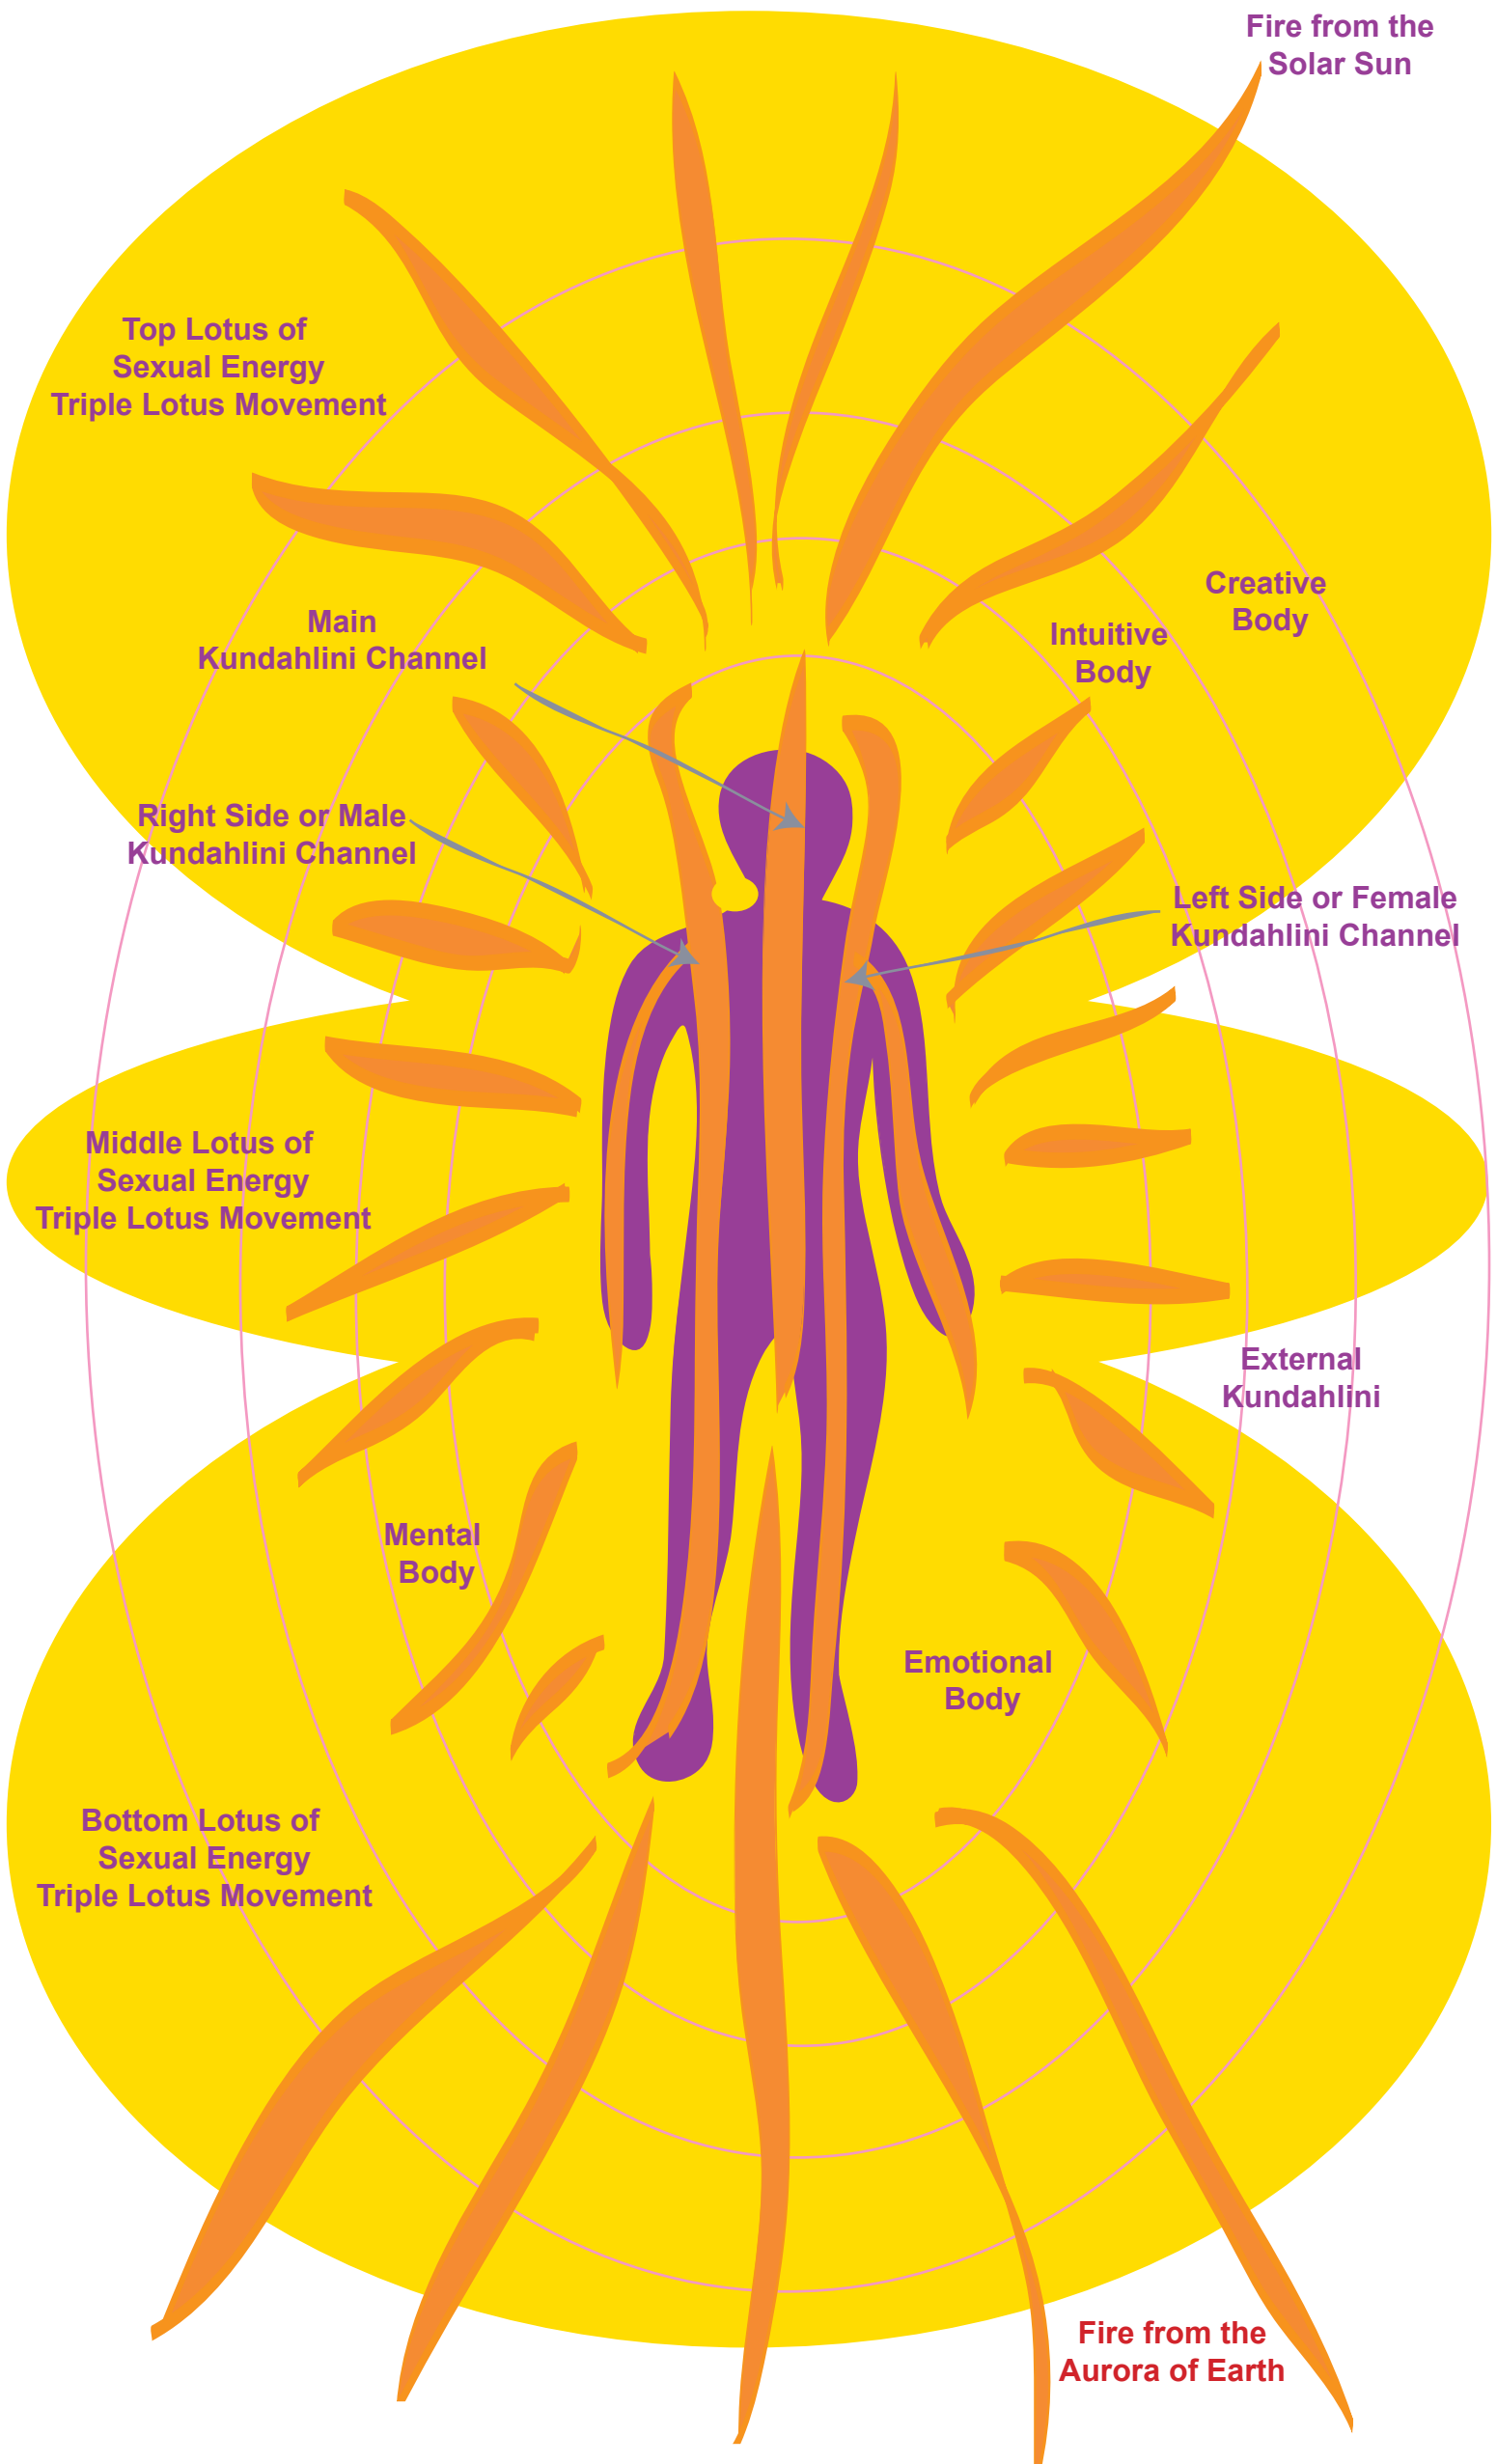

Kundahlini and Sexual Energy Movement

Fire from the Solar Sun

Top Lotus of Sexual Energy
Triple Lotus Movement

Main Kundahlini Channel

Intuitive Body

Creative Body

Right Side or Male Kundahlini Channel

Left Side or Female Kundahlini Channel

Middle Lotus of Sexual Energy
Triple Lotus Movement

External Kundahlini

Mental Body

Emotional Body

Bottom Lotus of Sexual Energy
Triple Lotus Movement

Fire from the Aurora of Earth