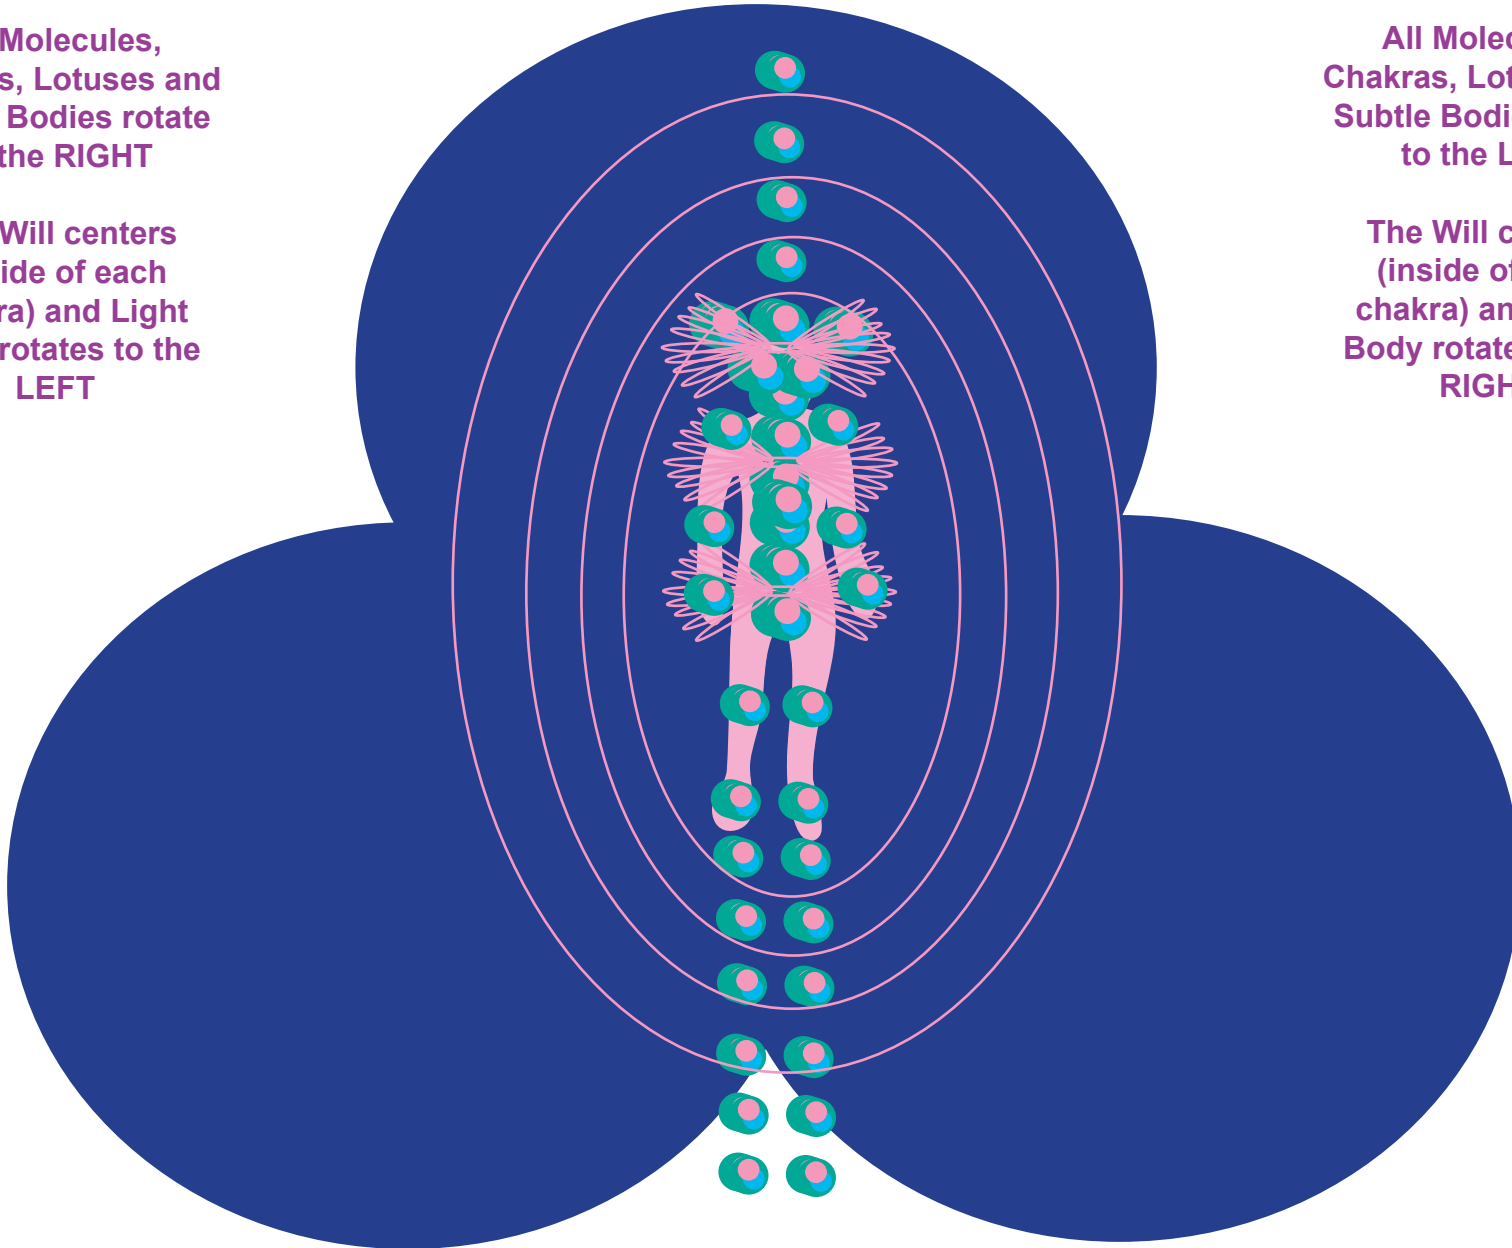

Field Rotation to Align in Present Time

FEMALE ROTATION

All Molecules,
Chakras, Lotus and
Subtle Bodies rotate
to the RIGHT

The Will centers
(inside of each
chakra) and Light
Body rotates to the
LEFT

MALE ROTATION

All Molecules,
Chakras, Lotus and
Subtle Bodies rotate
to the LEFT

The Will centers
(inside of each
chakra) and Light
Body rotates to the
RIGHT

Syncopate the Rythm of the Rotation to the Molecules of the Land and Global Subtle Body Rotation
to Align in Present Time with Earth